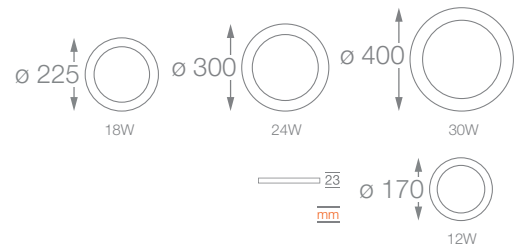

Hasta / Saves up to

50%

de economía
savings

3 años de
garantía
year
warranty

Diseño ultra delgado
ultra fine design