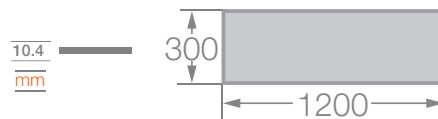

Hasta / Saves up to

50%

de economía savings

5 años de garantía
year warranty

Driver externo Flicker free

Atenuable Dimmable