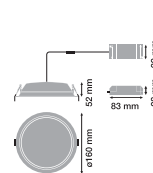

Hasta / Saves up to

50%

de economía savings

3 años de garantía
year warranty

Difusor de alta calidad

Clips cubiertos de goma
Rubber covered clips

Driver plug & play

14 W