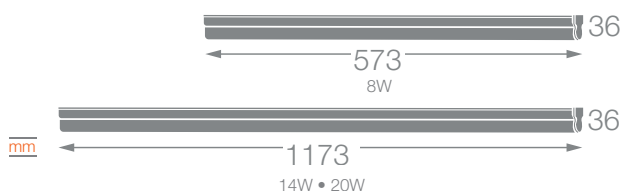

APLICACIONES / APPLICATIONS

Oficinas
Offices

Establecimientos
Shops

Cocheras
Garages

Pasillos
Corridors

Mobiliarios
Furniture

Potencia Power (W)	Equivalencia Equivalence Fluor. T8 (W)	Flujo Luminoso Luminous Flux (lm)	Ángulo de Apertura Opening Angle	Temp. de Color Color Temp. (K)	IRC CRI	Vida Útil Life (h)	Dimensiones Dimensions (mm)	Código Sku	Color de Producto Product Color	Unidades por Caja Units per box
8	1 x 17	800	100°	● 3000	>80	30 000	573 x 28 x 36	86510	Blanco	15
8	1 x 17	800	100°	○ 4000	>80	30 000	573 x 28 x 36	86398	Blanco	15
8	1 x 17	800	100°	● 6500	>80	30 000	573 x 28 x 36	86399	Blanco	15
14	1 x 25	1 400	100°	● 3000	>80	30 000	1173 x 28 x 36	86512	Blanco	15
14	1 x 25	1 400	100°	○ 4000	>80	30 000	1173 x 28 x 36	86400	Blanco	15
14	1 x 25	1 400	100°	● 6500	>80	30 000	1173 x 28 x 36	86401	Blanco	15
20	1 x 32	2 000	100°	● 3000	>80	30 000	1173 x 28 x 36	86514	Blanco	15
20	1 x 32	2 000	100°	○ 4000	>80	30 000	1173 x 28 x 36	86402	Blanco	15
20	1 x 32	2 000	100°	● 6500	>80	30 000	1173 x 28 x 36	86403	Blanco	15

* En sustitución de lámparas fluorescentes tubulares. / In replacement of tubular fluorescent lamps.