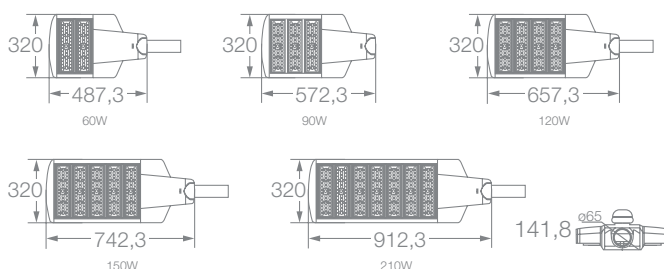

Hasta / Saves up to

50%

de economía
savings

5 años de garantía
year warranty

90-305 V~

IP66