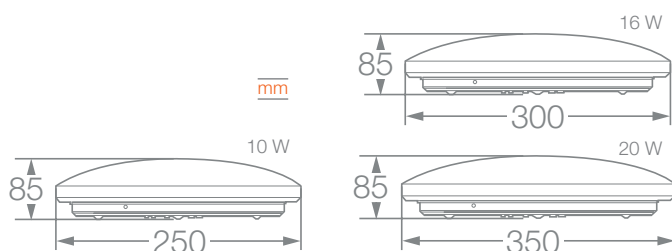

Hasta / Saves up to

60%

de economía savings

3 años de garantía year warranty

Luz homogénea sin puntos destacados de LED
Homogeneous light without LED highlights