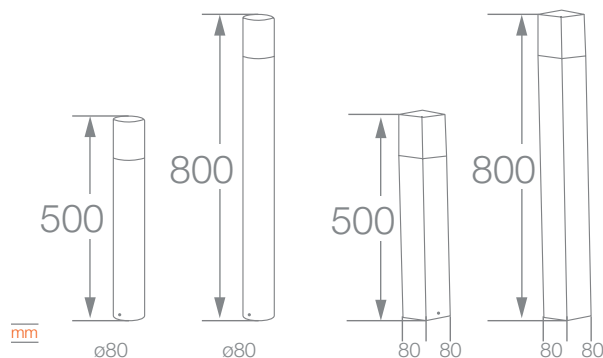

3 años de garantía year warranty

Base
GU10

Compatible únicamente con LED
Compatible only with LED

IK07

IP54