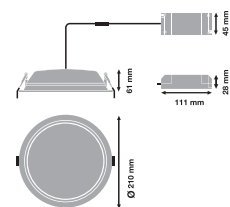

25 W • 35 W

APLICACIONES / APPLICATIONS

Oficinas
Offices

Establecimientos
Shops

Hoteles
Hotels

Museos/Galerías
Museums/Galleries

Sala de juntas
Meeting rooms

Pasillos
Corridors

Potencia Power (W)	Equivalencia Equivalence CFLi (W)	Flujo Luminoso Luminous Flux (lm)	Ángulo de Apertura Opening Angle	Temp. de Color Color Temp. (K)	IRC CRI	Vida Útil Life (h)	Dimensiones Dimensions (mm)	Código Sku	Color de Producto Product Color	Unidades por Caja Units per box
14	2 x 18	1 200	95°	● 3 000	>80	30 000	Ø 160 x 60	86707	Blanco	18
14	2 x 18	1 200	95°	● 6 500	>80	30 000	Ø 160 x 60	86708	Blanco	18
25	2 x 26	2 200	100°	● 3 000	>80	30 000	Ø 220 x 67	86709	Blanco	8
25	2 x 26	2 200	100°	● 6 500	>80	30 000	Ø 220 x 67	86710	Blanco	8
35	2 x 35	3 300	100°	○ 4 000	>80	30 000	Ø 220 x 67	86711	Blanco	8

* En sustitución de lámparas CFLi compactas / In the replacement of compact CFLi lamps.

Contenido relacionado con este producto en Realidad Aumentada