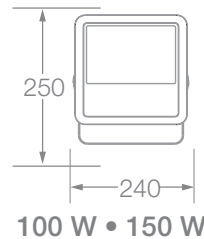

Hasta / Saves up to

50%

de economía savings

3 años de garantía year warranty

Soporte rotativo
180°
Swivel stand
180°

LED SMD

mm

100 W • 150 W

70